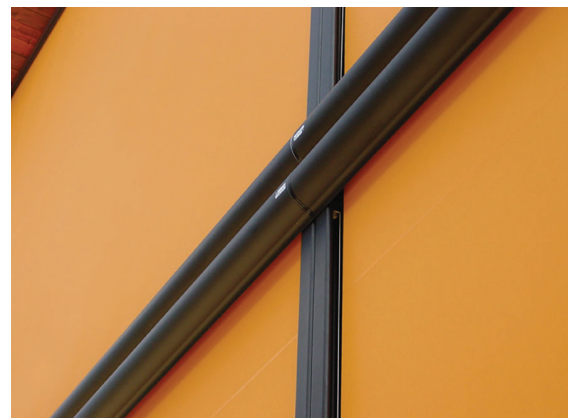

Balance and coordinate

The Horizon Frame may be only available in a white gloss finish, but many choose the upgrade of a custom powder coat frame finish to match their design.

HORIZON 360° Exterior Solar Screen

FRAME COLORS

POWDER COATING*

The aluminum extrusions are painted with certified Qualicoat cycle epoxy powders.

WHITE GLOSS

*RAL CUSTOM COLOR POWDER COATING IS ALSO AVAILABLE. (PICTURED ON THE LEFT)
Due to print variation these finish images should not be used for final production specifications.

Horizon is a shade structure unlike any other. It is capable of up to 195 square feet of coverage per individual unit. Even greater coverage can be created by installing the units side by side. Bottom-up applications are possible as well as any angle of application that offers a mounting surface. The Horizon can be mounted flush or up to a 2 foot distance from the mounting surface depending on the brackets you wish to use. The bracket options available for the Horizon are L-brackets for flush mounts or stand-off brackets for mounting above the surface (min 2"-max 24").