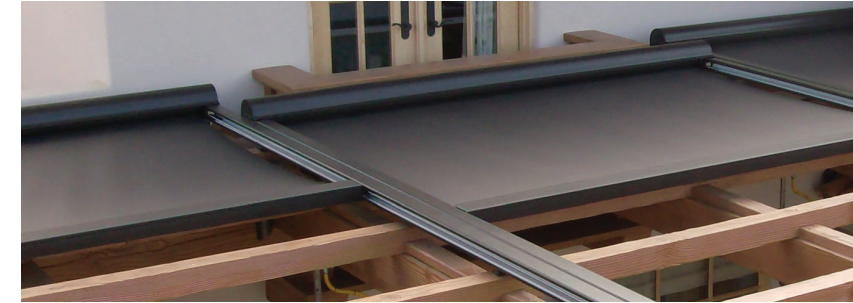

HORIZON 360° Exterior Solar Screen